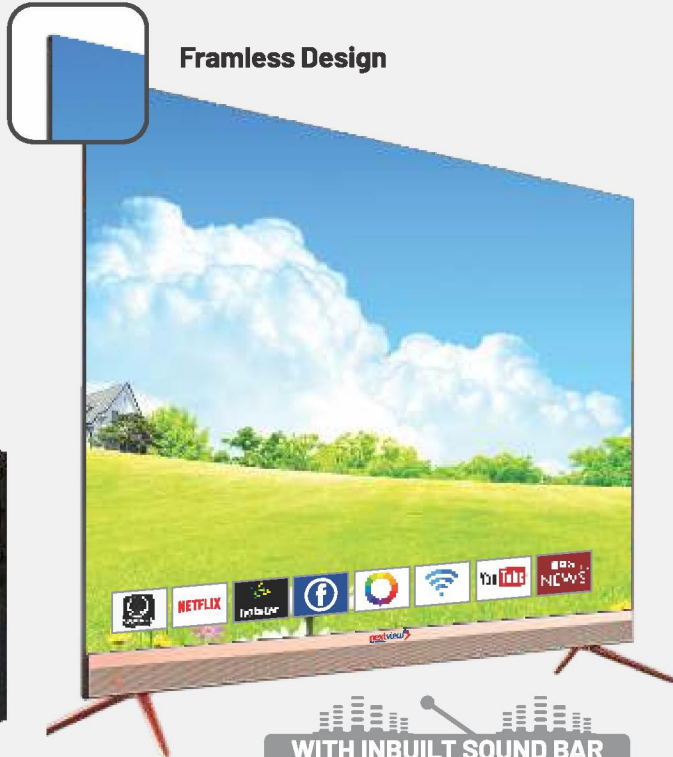

NV20K55S

55" ANDROID SMART QLED TV

Artistic Design

Frameless Slim Panel

Ultimate Picture Quality

3840x2160
4k Ultra HD

Smart Features

Voice Control
Mobile, Laptop, PC and Tablets Sharing
Android Support
Windows, IOS, Android Screen Sharing
Third Party Hardware and Software Support

Connectivity

SD Card Slot
3 HDMI
2 USB
LAN & WI-FI, HOTSPOT
AV IN & AV OUT

Super Sound Quality

Inbuilt Soundbar

Memory / Optional

1 GB RAM / 2 GB
8 GB ROM / 16 GB

Framless Design

Voice Control
Air Motion

WITH INBUILT SOUND BAR