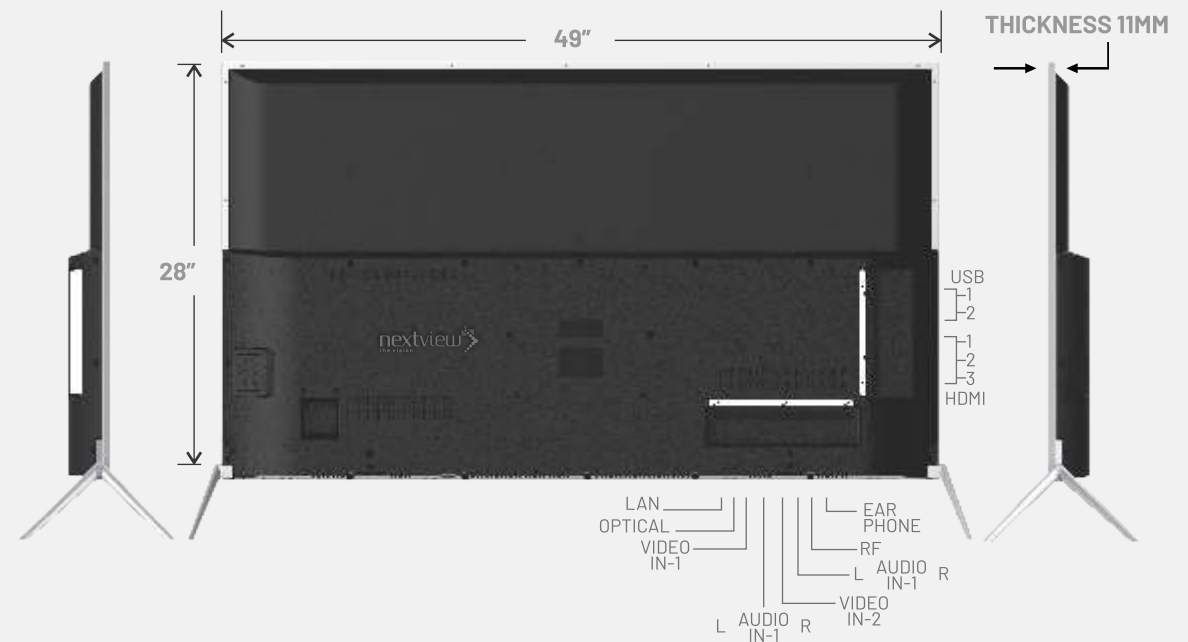

Artistic Design

SS Glossy Slim Border

Ultimate Picture Quality

3840×2160
4k Ultra HD

Smart Features

Mobile, Laptop, PC and Tablets Sharing
Android Support
Windows, IOS, Android Screen Sharing
Third Party Hardware and Software Support

Connectivity

SD Card Slot
3 HDMI
2 USB
LAN & WI-FI, HOTSPOT
AV IN & AV OUT
Coaxial / Optical Out

Super Sound Quality

Surrounding Effect

Memory / Optional

1 GB RAM / 2 GB
8 GB ROM / 16 GB

Voice Control
Air Motion