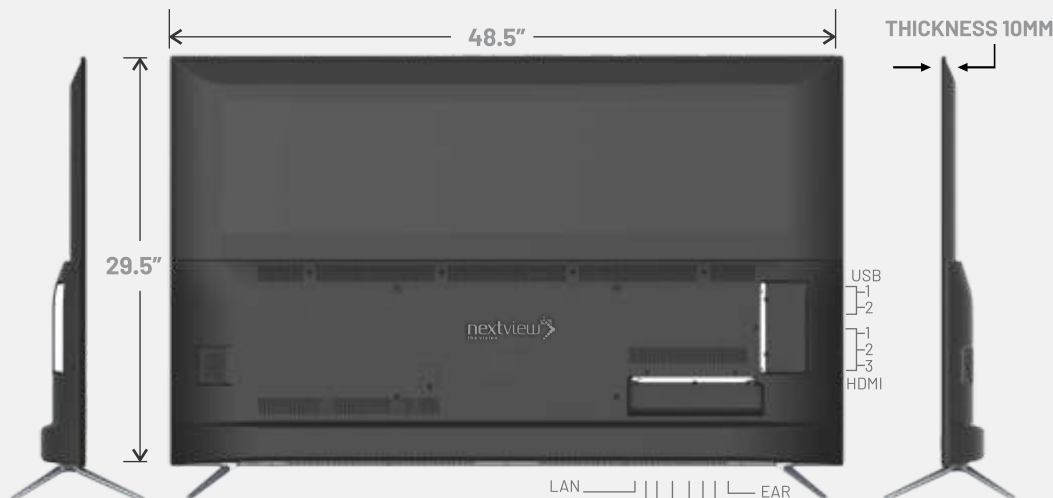

NV20K55S

55" ANDROID SMART QLED TV

Artistic Design

Frameless Slim Panel

Ultimate Picture Quality

3840×2160
4k Ultra HD

Smart Features

Voice Control
Mobile, Laptop, PC and Tablets Sharing
Android Support
Windows, IOS, Android Screen Sharing
Third Party Hardware and Software Support

Connectivity

SD Card Slot
3 HDMI
2 USB
LAN & WI-FI, HOTSPOT
AV IN & AV OUT

Super Sound Quality

Inbuilt Soundbar

Memory / Optional

1 GB RAM / 2 GB
8 GB ROM / 16 GB

Framless Design

Voice Control
Air Motion

WITH INBUILT SOUND BAR