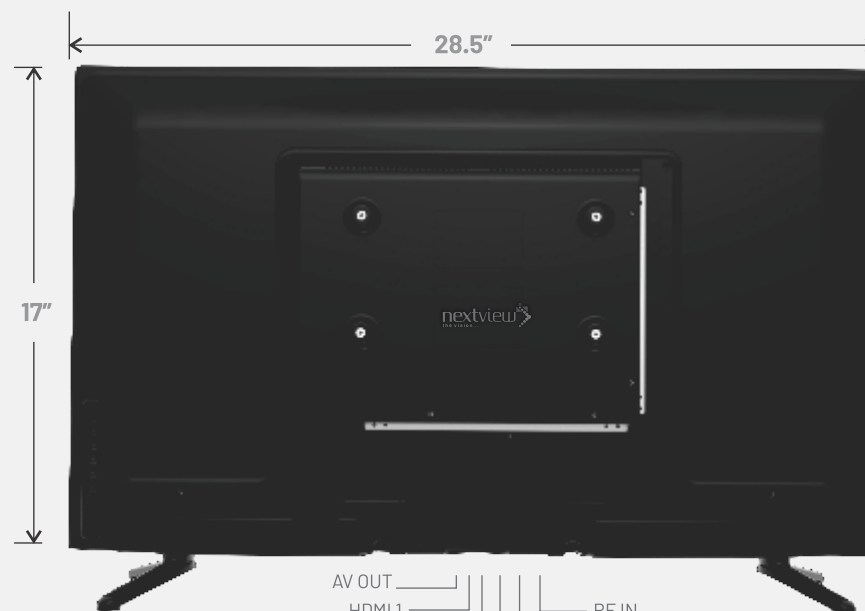

Artistic Design

Black Border

Ultimate Picture Quality

1920×1080

Full HD

Connectivity

2 HDMI

2 USB

AV IN & AV OUT

Audio IN & Audio OUT

VGA / RF

Super Sound Quality

Surrounding Effect

- HEAD PHONE
- USB
- 1
- 2
- R 2 IN
- L2 IN
- V2 IN
- R1 IN
- L1 IN
- V1 IN

- AV OUT
- HDMI 1
- HDMI 2
- VGA
- RF IN
- PC AUDIO