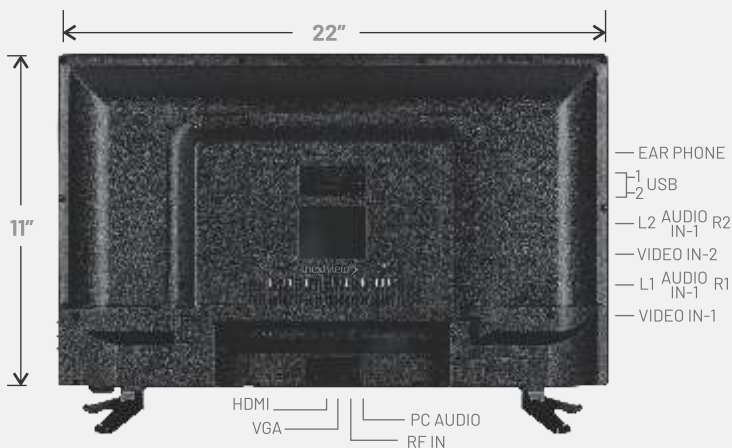

1st
Time in
INDIA

24/7
Ready For CCTV
Surveillance

NV2FH24S NV2FH24L

24S" ANDROID SMART TV

Artistic Design

Silver Border

Ultimate Picture Quality

1920×1080

Full HD

Smart Features

Mobile, Laptop, PC and Tablets Sharing

Android Support

Windows, IOS, Android Screen Sharing

Third Party Hardware and

Software Support

Connectivity

SD Card Slot

2 HDMI

2 USB

LAN & WI-FI, HOTSPOT

AV IN & AV OUT

VGA / RF

Super Sound Quality

Stereo Sound

Memory / Optional

1 GB RAM / 2 GB

8 GB ROM / 16 GB

24L" LED TV

Artistic Design

Black Border

Ultimate Picture Quality

1920×1080

Full HD

Connectivity

HDMI

USB

AV IN & AV OUT

Audio IN & Audio OUT

VGA / RF

Super Sound Quality

Stereo Sound