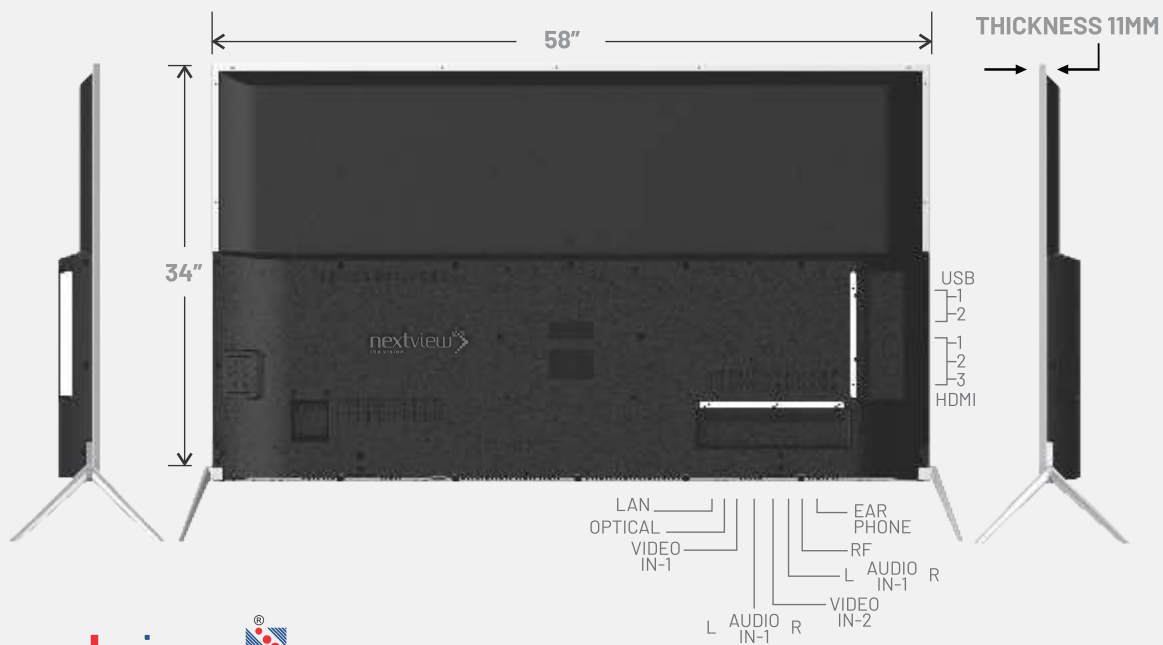

65" ANDROID SMART 4K LED TV

Artistic Design

SS Glossy Slim Border

Ultimate Picture Quality

3840×2160
4k Ultra HD

Smart Features

Mobile, Laptop, PC and Tablets Sharing
Android Support
Windows, IOS, Android Screen Sharing
Third Party Hardware and Software Support

Connectivity

SD Card Slot
3 HDMI
2 USB
LAN & WI-FI, HOTSPOT
AV IN & AV OUT
Coaxial / Optical Out

Super Sound Quality

Surrounding Effect

Memory / Optional

1 GB RAM / 2 GB
8 GB ROM / 16 GB