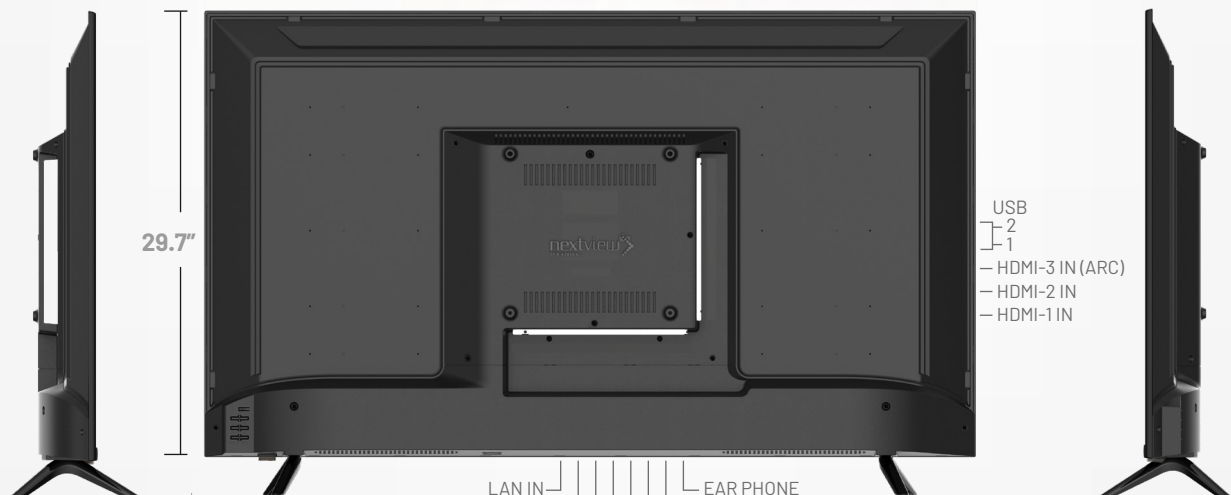

nextview®

the vision...

58"

**2+16
GB**

51"

29.7"

- USB 2
- 1
- HDMI-3 IN (ARC)
- HDMI-2 IN
- HDMI-1 IN

- LAN IN
- OPTICAL OUT
- VIDEO IN-1
- L AUDIO IN-1
- R AUDIO IN-1
- EARPHONE
- RF IN
- L AUDIO IN-2
- R AUDIO IN-2
- VIDEO IN-2

WI-FI

AV IN

HDMI X3

USB X2

BLUETOOTH

ANDROID TV

SOUND THEATRE

FRAMELESS DISPLAY

QUAD CORE PROCESSOR

TRUE COLOURS

TECHNICAL SPECIFICATION

Model		58 -4K
Screen Size		147 cm
Resolution		UHD-3840*2160
Aspect Ratio		16:9
Contrast Ratio		20,00,000:1
Open Cell		Innolux
BLU		100W
Android Features		
Solution		MLOGIC/T972
Main Board		Android 9.0
CPU		A55 / 1.9GHz (Quad core)
CPU FREQ.		1.9GHz
GPU		Mali-G31 MP2v
GPU FREQ.		800MHz
ROM		8GB/ 16GB
RAM		1GB/ 2GB
LAN		RJ-45
Wi-Fi		2.4 GHz
I/O Ports	Qty	
AV IN	2	RCA
Optical - out	1	Optical
USB	2	V-2.0
HDMI	3	Standard
EarPhone	1	3.5 mm socket
RF IN (Optional)	1	75 ohms
Wi-Fi	Yes	2.4GHz
LAN	Yes	RJ - 45